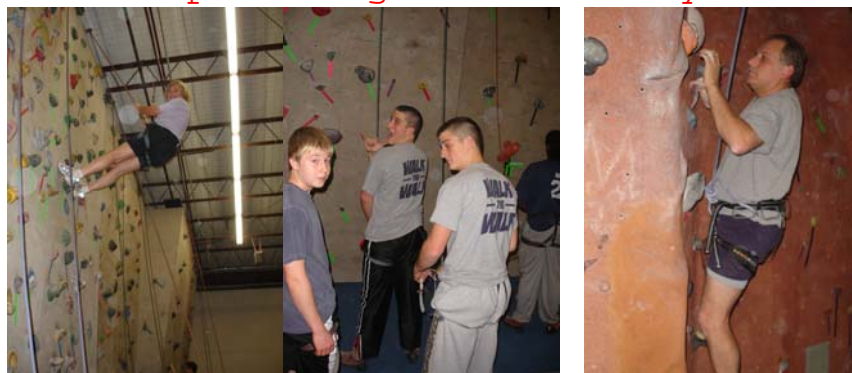

CRAIGMEUR SKI CLUB

INDOOR ROCK CLIMBING

When: Tuesday March 2, 2010

7:00 - 9:00 pm

Where: NJ Rock Gym

Fairfield business Center

Rt. 46 West, Fairfield

(just west of Hollywood Ave in the rear)

See www.njrockgym.com for directions.

Cost: $12.00 each

$5.00 additional for climbing shoes

We are providing our own belayers!!!

Contact: Ken Fox

973-219-4830 or kfox@foxarch.com

PLEASE SIGN UP AND COMMIT BECAUSE I HAVE TO
Make sure we have enough belayers

ALSO:

MEET AT "BONEFISH" on rt.46, Pine Brook. FOR
COCKTAILS AT 9:15 FOR ALL CLIMBERS AND NON-
CLIMBERS